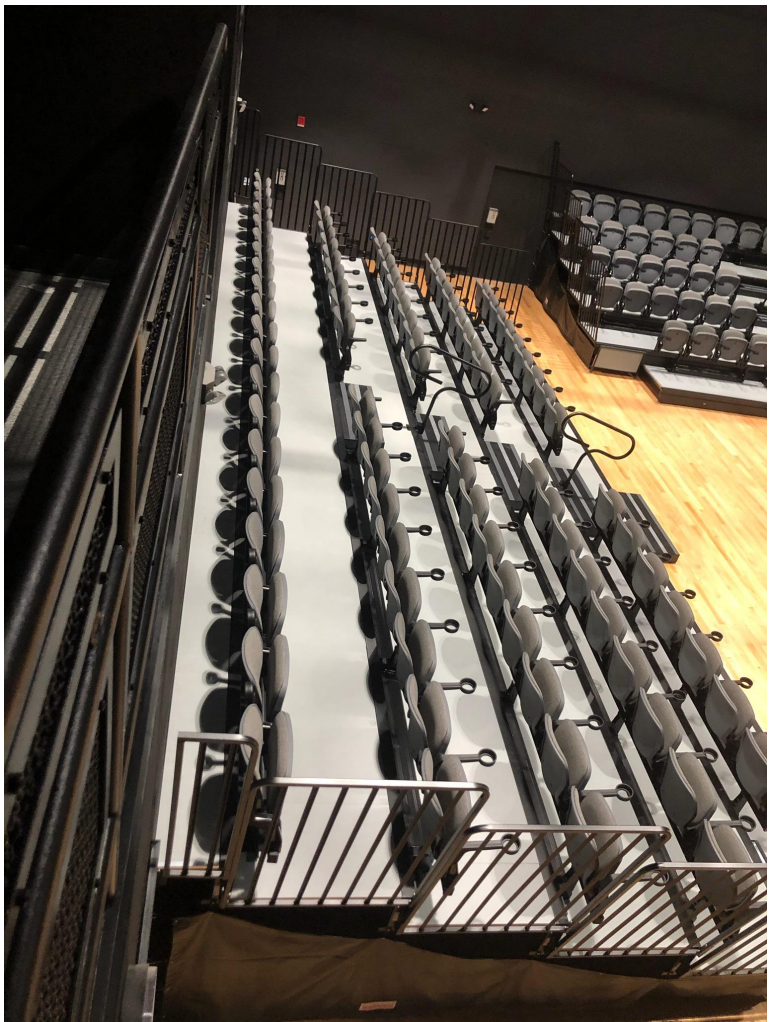

## **Middlesex School**

*Concord, MA*

Corbin Seating Company furnished and installed Irwin Seating Company power operated VersaTract Telescoping Riser assembly for use with loose chairs.

**Seating Capacity:** 126 **Completed:** February, 2019